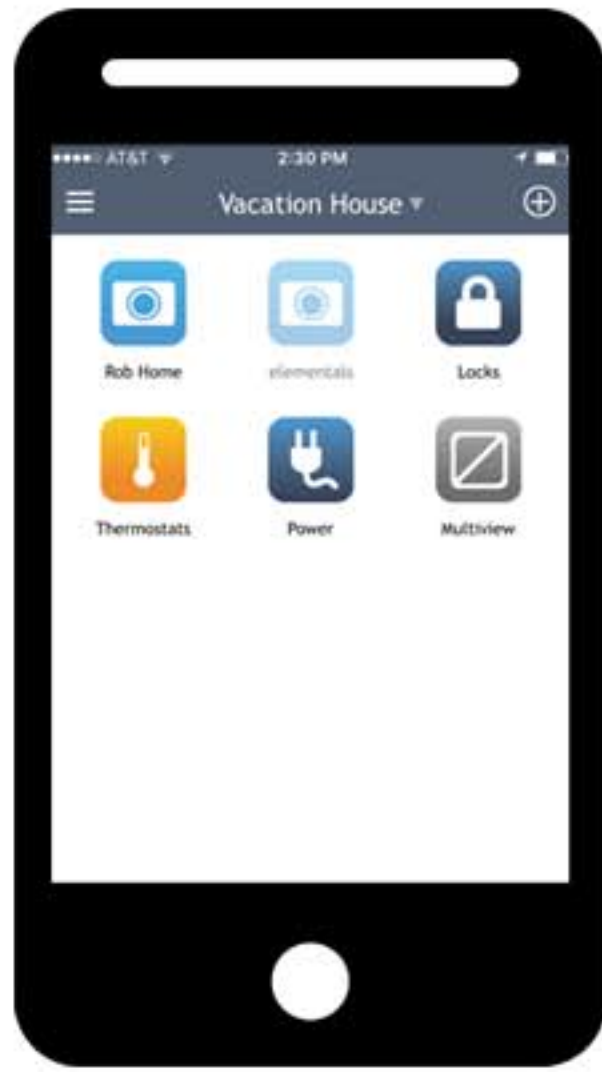

WIFI SETUP GUIDE

Provisioning via LockState Connect Mobile App

1 Download the LockState Connect App

Search for **LockState Connect** on:

or

2 Sign Up/Log In

demo@lockstate.com

••••••••••

Remember Me

LOG IN

3 Add Device

Tap the Add Device button:

Rob Home

elements

Locks

4 Follow App Instructions