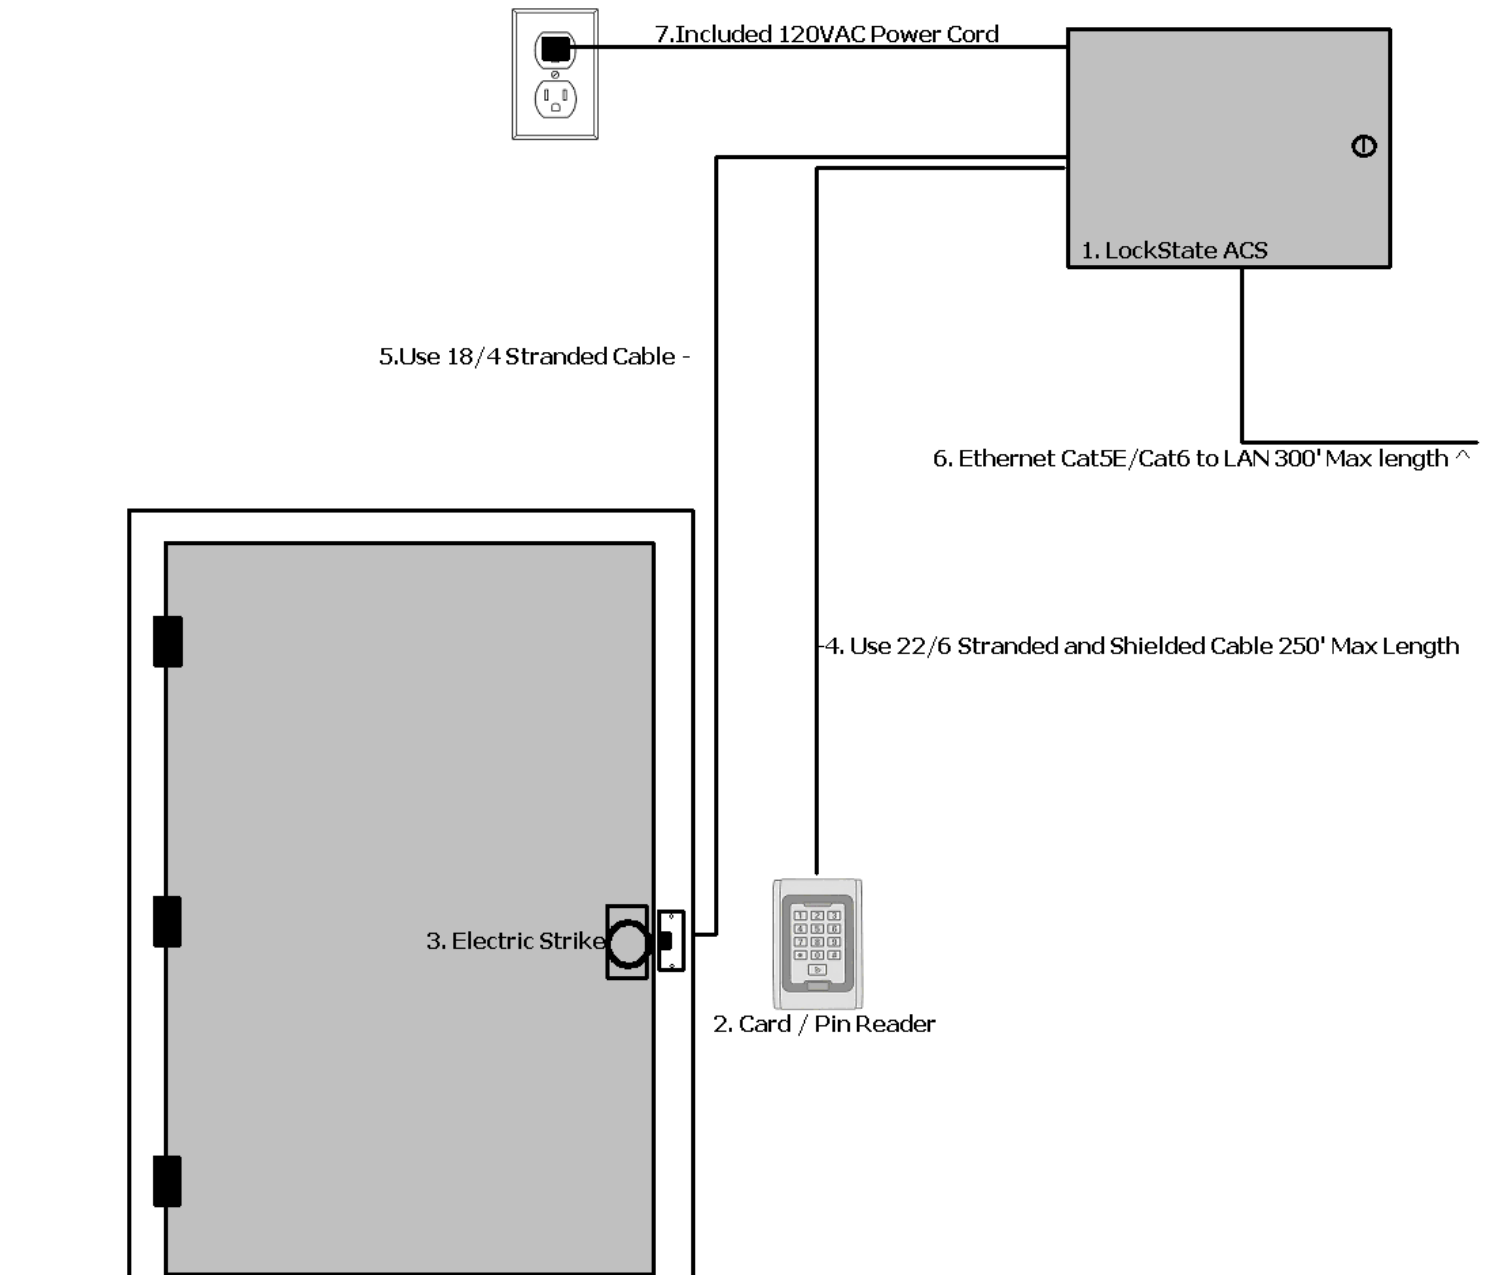

Electric Strike Door Riser Diagram

Materials / Equipment List

1. LockState Access Control System Main Board or Expansion Panel
2. LockState PIN and or Proximity Reader
3. Electric Strike with or with out monitor

Cable Type List

4. 22 gauge 6 conductor copper stranded cable with over all shield for card reader
5. 18 or 16 gauge 4 conductor copper stranded for Electric Strike
6. Cat5E or Cat6 for Ethernet connection to Controller
7. Included Power Cord