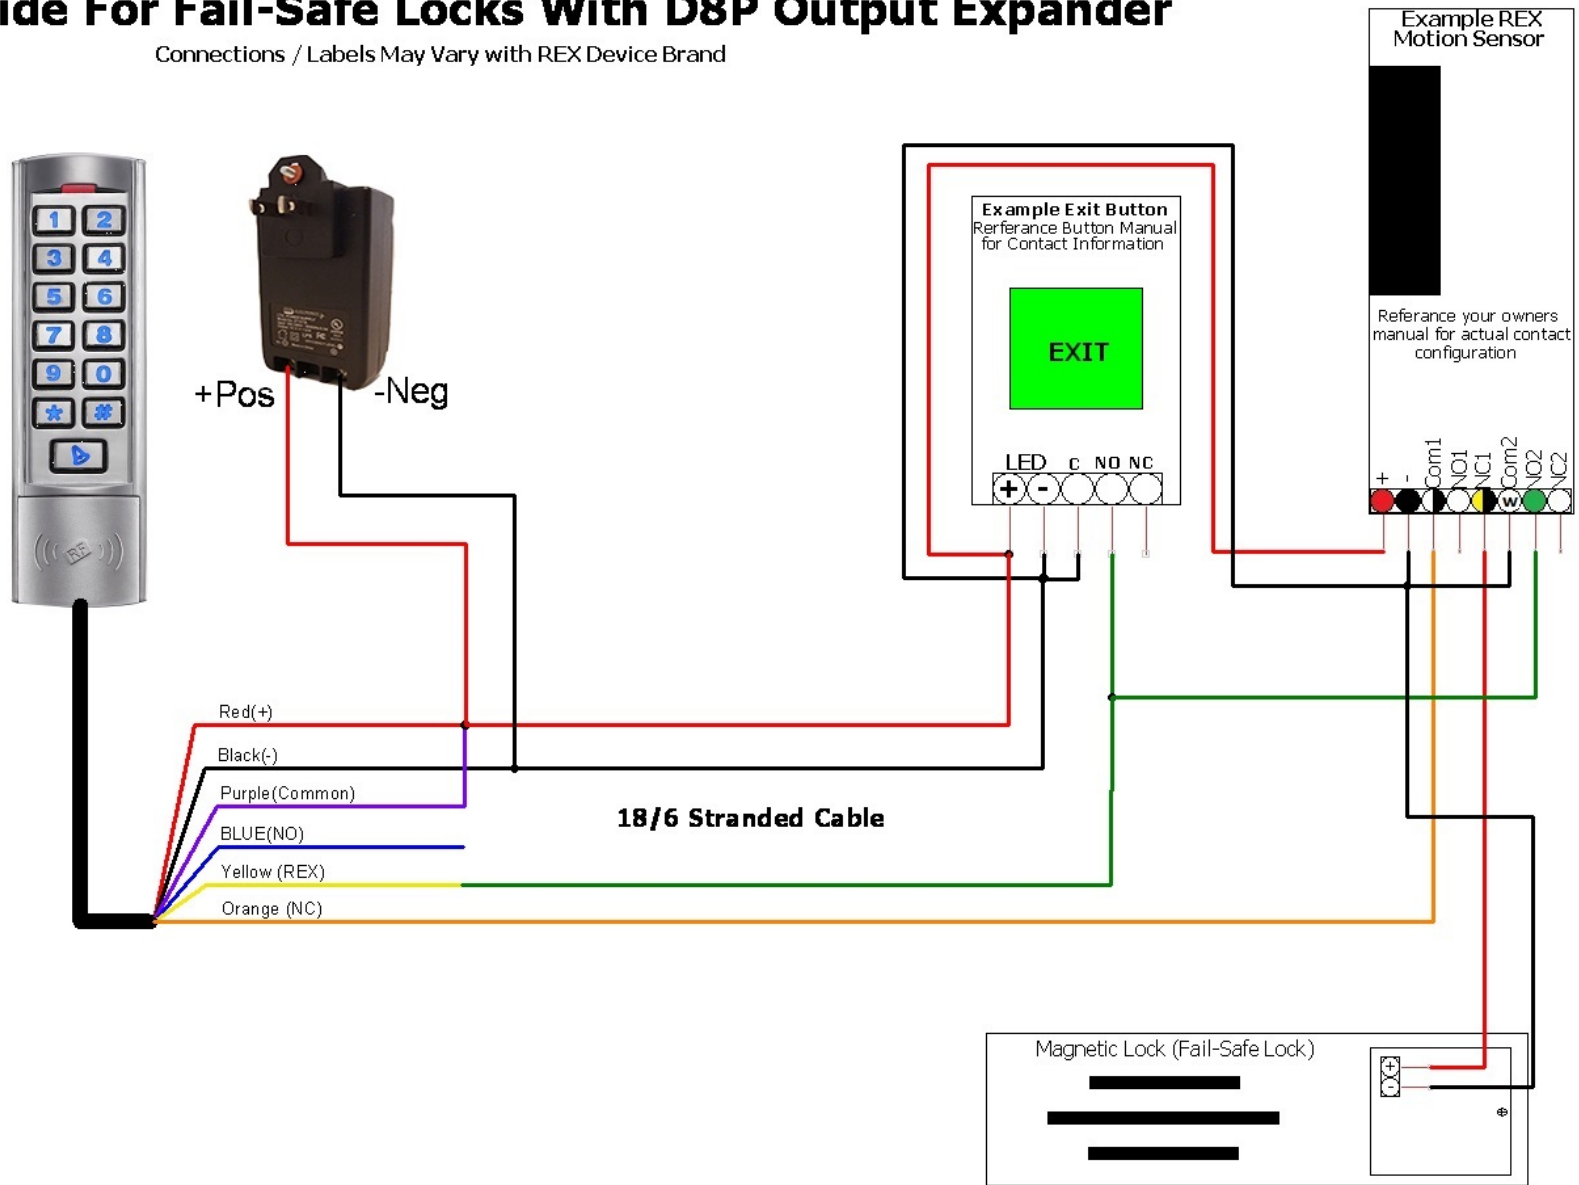

Wiring Guide For Fail-Safe Locks With D8P Output Expander

Connections / Labels May Vary with REX Device Brand

LockState
1325 S. Colorado Blvd Suite 400
Denver, CO 80222

Technical Support: 888-478-7225